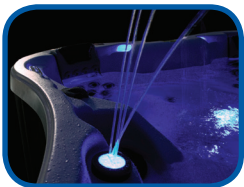

The BAY COLLECTION  
**AMORE BAY**

D1 Hub

UltraPURE Plus

Jet Therapy Pillow

Massage Sequencer

Liquid FX

BioForm Seating

## Specifications

Dimensions: 108" x 92" x 40"  
 Seating: 7 - 8  
 Jets 62  
 Jet Therapy Pillows 2  
 Dry 1011 lbs  
 Wet 4467 lbs  
 240V 40/30A  
 Full-Foam Insulation  
 UltraPURE Plus  
 Integrated Bluetooth Stereo (optional)  
 Liquid FX

## Features

Pumps

Persons

Jets

Jet Therapy Pillows

BioForm Seating

UltraPURE Plus

D1-Hub