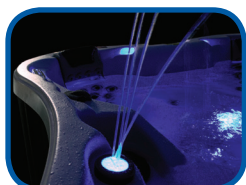

BAY COLLECTION
LOTUS BAY

D1 Hub

Jet Therapy Pillow

Liquid FX

UltraPURE Plus

Massage Sequencer

Echo Jet Switch

Specifications

UltraPURE Plus

Liquid FX

Integrated Bluetooth Stereo (optional)

Features

Jets

Persons

Pumps

Jet Therapy Pillows